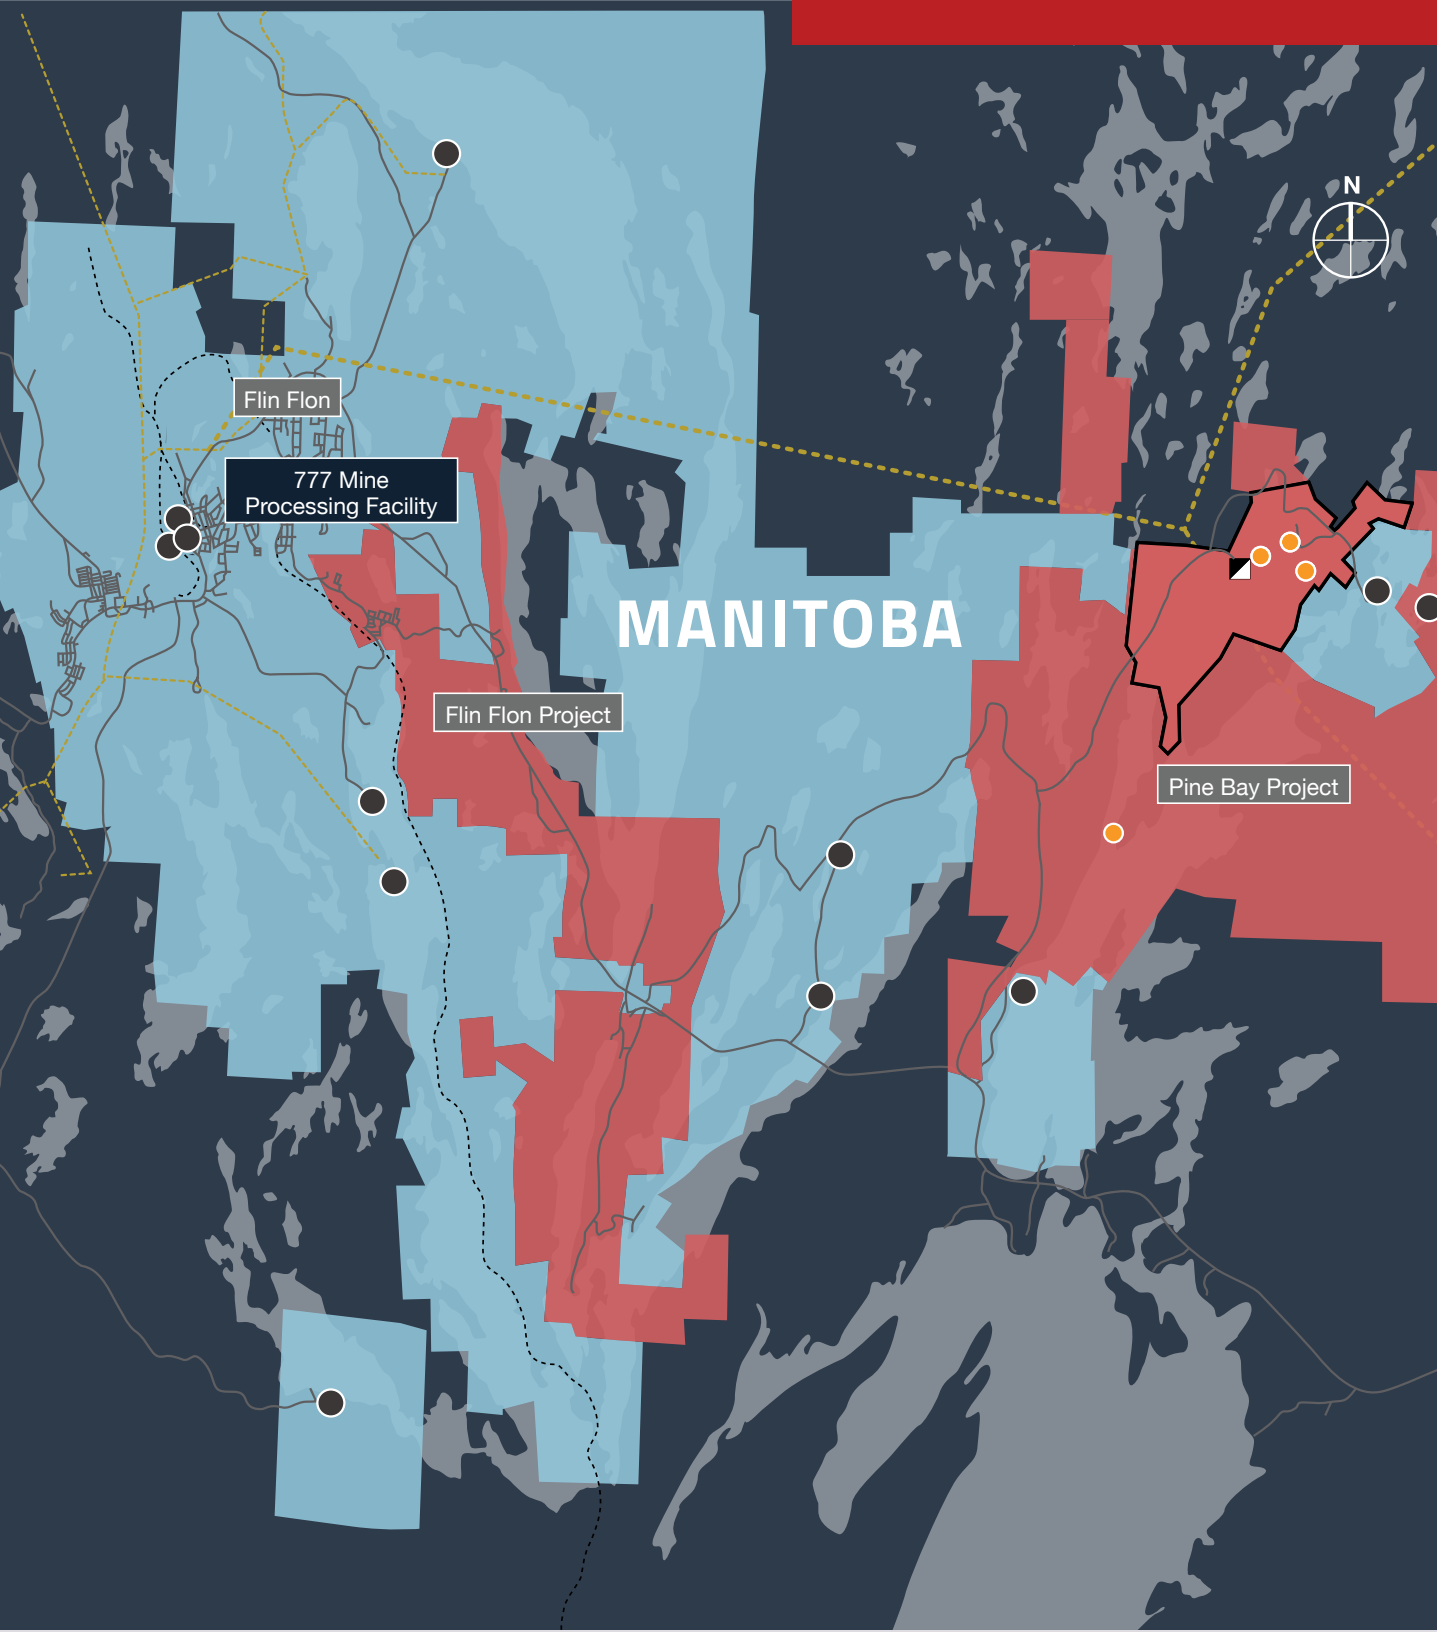

Flin Flon District Overview

Legend

- Deposit
- Historic Mine
- Pine Bay Shaft
- Callinex Claims
- Callinex Mining Lease
- HudBay Claims
- Paved Road
- Power
- Rail

2 km